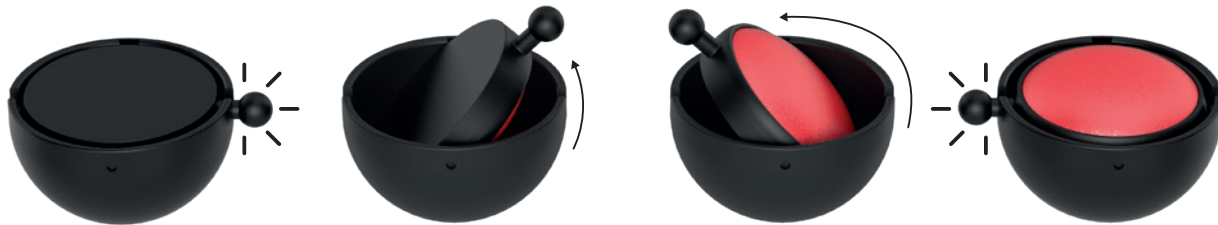

LADYbug

MAKE UP COMPACT

Premi.
BEAUTY INDUSTRIES

PACKAGING
collection

LADYbug

Premi.
BEAUTY INDUSTRIES

APPLICATION

Ideal for compact powder and poured makeup products:

- Concealer • Highlighter • Blush • Lip Balm • Lip Gloss
- Lip Treatment • Eye Highlighter • Cream Eyebrow
- Eyeshadow • Cream Eyeshadow

FEATURES

- Funny and eye-catching shape
- The special convex shape makes it the ideal packaging for baked powder
- Practical and innovative closure
- Value for money

ROTATE & DISCOVER THE COLOR!

Thanks to its intuitive rotating opening mechanism and one-click closure, it is an ideal on-the-go packaging solution. Practical with attractive design.

TECHNICAL DETAILS

CONVEX SHAPE, PERFECT FOR BAKED POWDER!

LADY BUG

SHAPE: ROUND
MATERIAL: ABS
DIMENSION: 54.35x46.3 mm
HEIGHT: 27.9 mm
PAN HOLDER: Ø 36.2 mm

DECORATION

Get a new luxurious and fabulous look for your beauty product!

Cover decoration

External varnishing, soft touch varnishing, screen printing, pad printing, hot stamping, metallization.